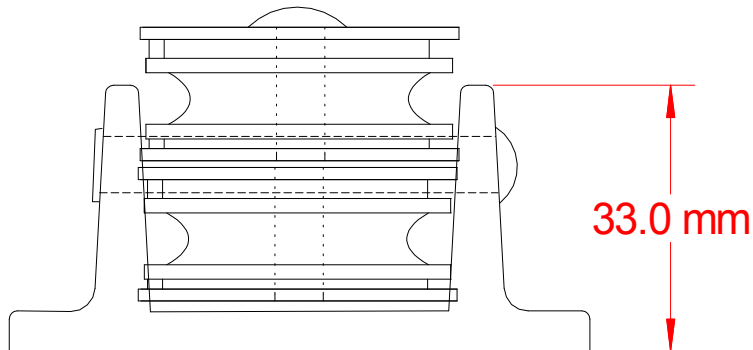

Hop1168D

1.5" Double Swivel Pulley

			Title Hopkins Blinds Double 1.5" swivel pulley		
			Drawing No. Hop 1168D	Revision A	Scale NTS
<small>THIS DOCUMENT IS THE PROPERTY OF HOPKINS BLIND & SHUTTER FITTINGS LTD. THIS DOCUMENT AND ANY INFORMATION CONTAINED HEREIN MAY NOT BE REPRODUCED, USED OR DISCLOSED TO ANY THIRD PARTY WITHOUT THE EXPRESS WRITTEN PERMISSION OF THE OWNER.</small>					
<small>File: HOPPC00\Documents\Drawings\Alex\WH0755.SKF</small>					
Drawing Status PROD	Drawn By BA	Approved By Date		Date 13/06/13	
Notes					