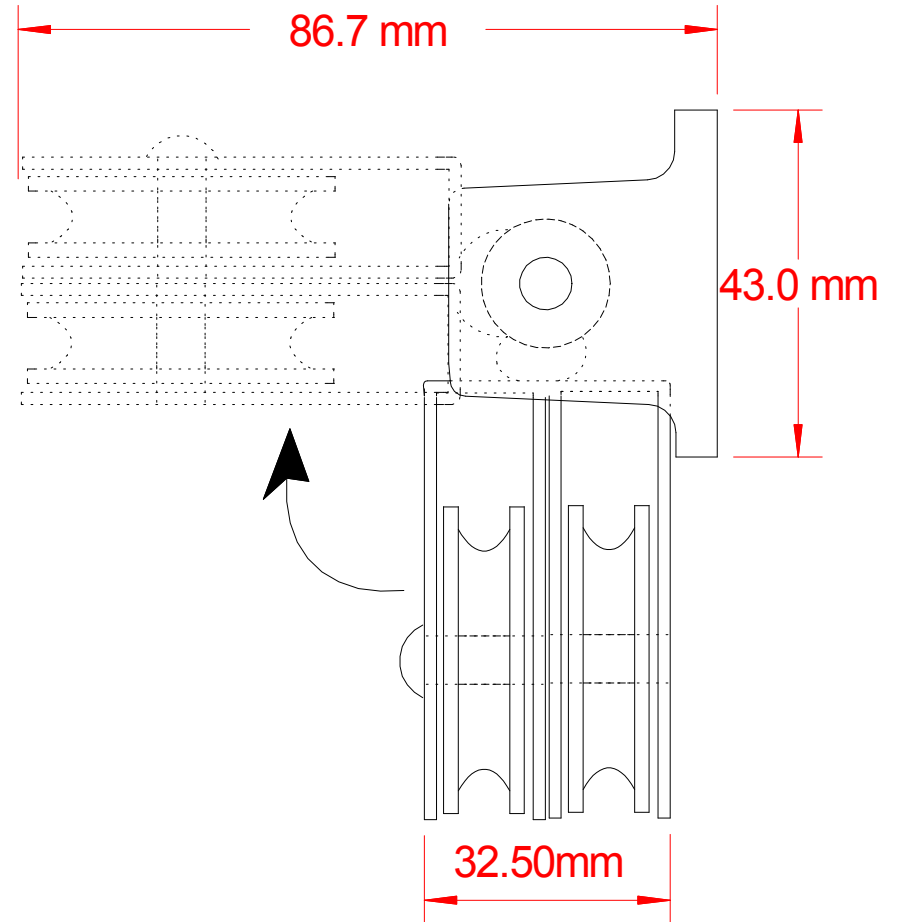

Hop1168D

1.5" Double Swivel Pulley

			Title Hopkins Blinds Double 1.5" swivel pulley		
			Drawing No. Hop 1168D	Revision A	Scale NTS
<small>THIS DOCUMENT IS THE PROPERTY OF HOPKINS BLIND & SHUTTER FITTINGS LTD. THIS DOCUMENT AND ANY INFORMATION CONTAINED HEREIN MAY NOT BE REPRODUCED, USED OR DISCLOSED TO ANY THIRD PARTY WITHOUT THE EXPRESS WRITTEN PERMISSION OF THE OWNER.</small>					
<small>File: HOPPC00\Documents\Drawings\Alex\WH0755.SKF</small>					
Drawing Status PROD	Drawn By BA	Approved By Date		Date 13/06/13	
Notes					