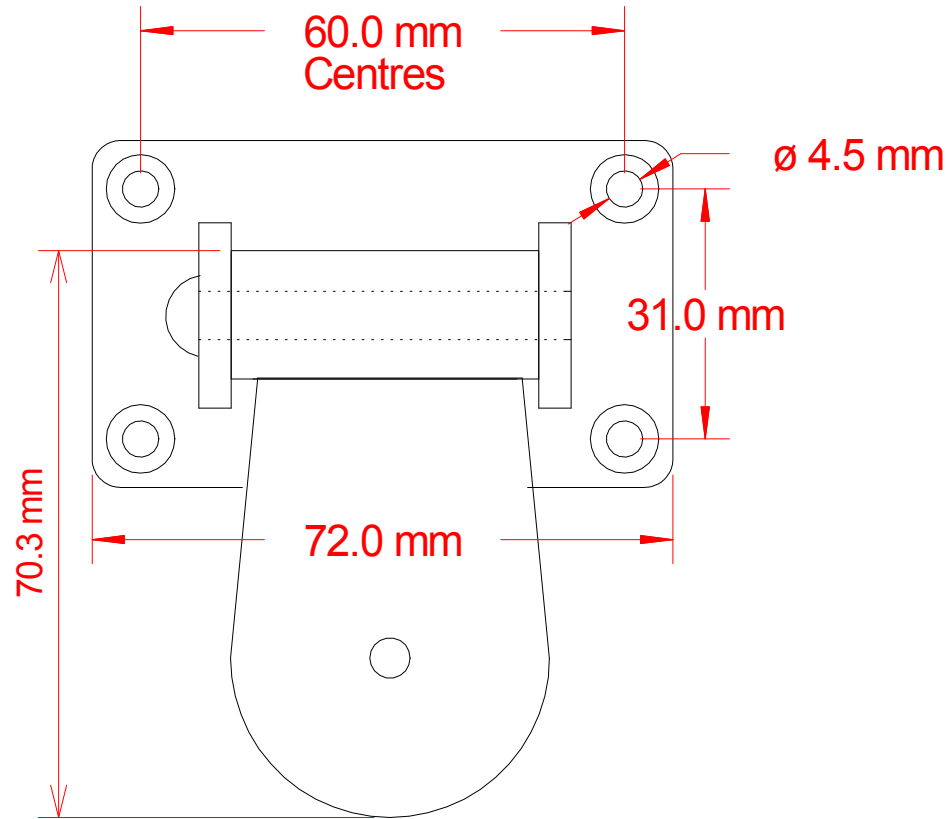

Hop1168D

1.5" Double Swivel Pulley

			Title Hopkins Blinds Double 1.5" swivel pulley		
			Drawing No. Hop 1168D	Revision A	Scale NTS
<small>THIS DOCUMENT IS THE PROPERTY OF HOPKINS BLIND & SHUTTER FITTINGS LTD. THIS DOCUMENT AND ANY INFORMATION CONTAINED HEREIN MAY NOT BE REPRODUCED, USED OR DISCLOSED TO ANY THIRD PARTY WITHOUT THE EXPRESS WRITTEN PERMISSION OF THE OWNER.</small>					
<small>File: HOPPC00\Documents\Drawings\Alex\WH0755.SKF</small>					
Drawing Status PROD	Drawn By BA	Approved By Date		Date 13/06/13	
Notes					