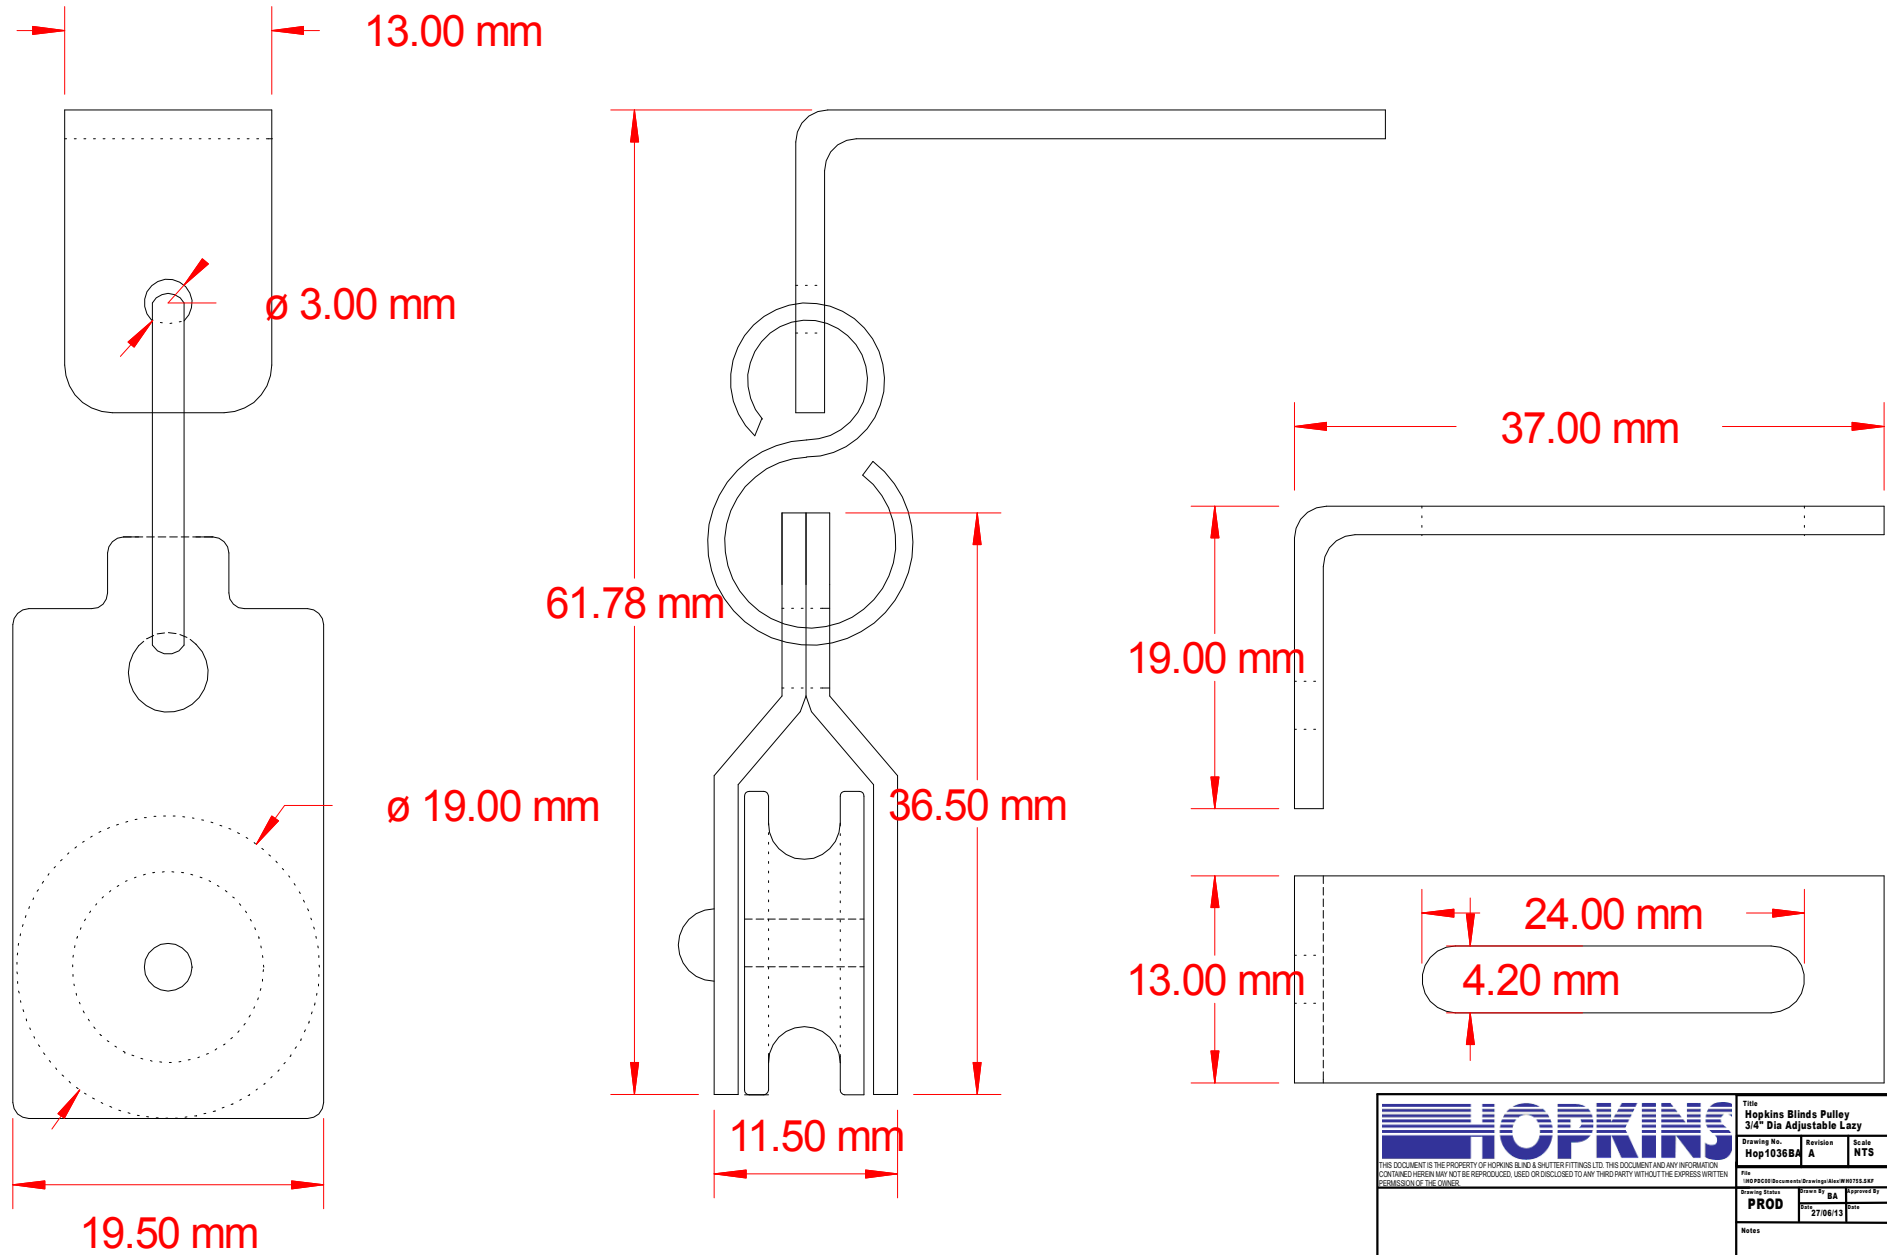

Hop1036B

3/4" dia Adjustable lazy pulley

		Title Hopkins Blinds Pulley 3/4" Dia Adjustable Lazy	
Drawing No. Hop1036BA	Revision A	Scale NTS	
THIS DOCUMENT IS THE PROPERTY OF HOPKINS BLIND & SHUTTER FITTINGS LTD. THIS DOCUMENT AND ANY INFORMATION CONTAINED HEREON MAY NOT BE REPRODUCED, USED OR DISCLOSED TO ANY THIRD PARTY WITHOUT THE EXPRESS WRITTEN PERMISSION OF THE OWNER.			
PROD	27/08/13	BA	NTS
Notes			