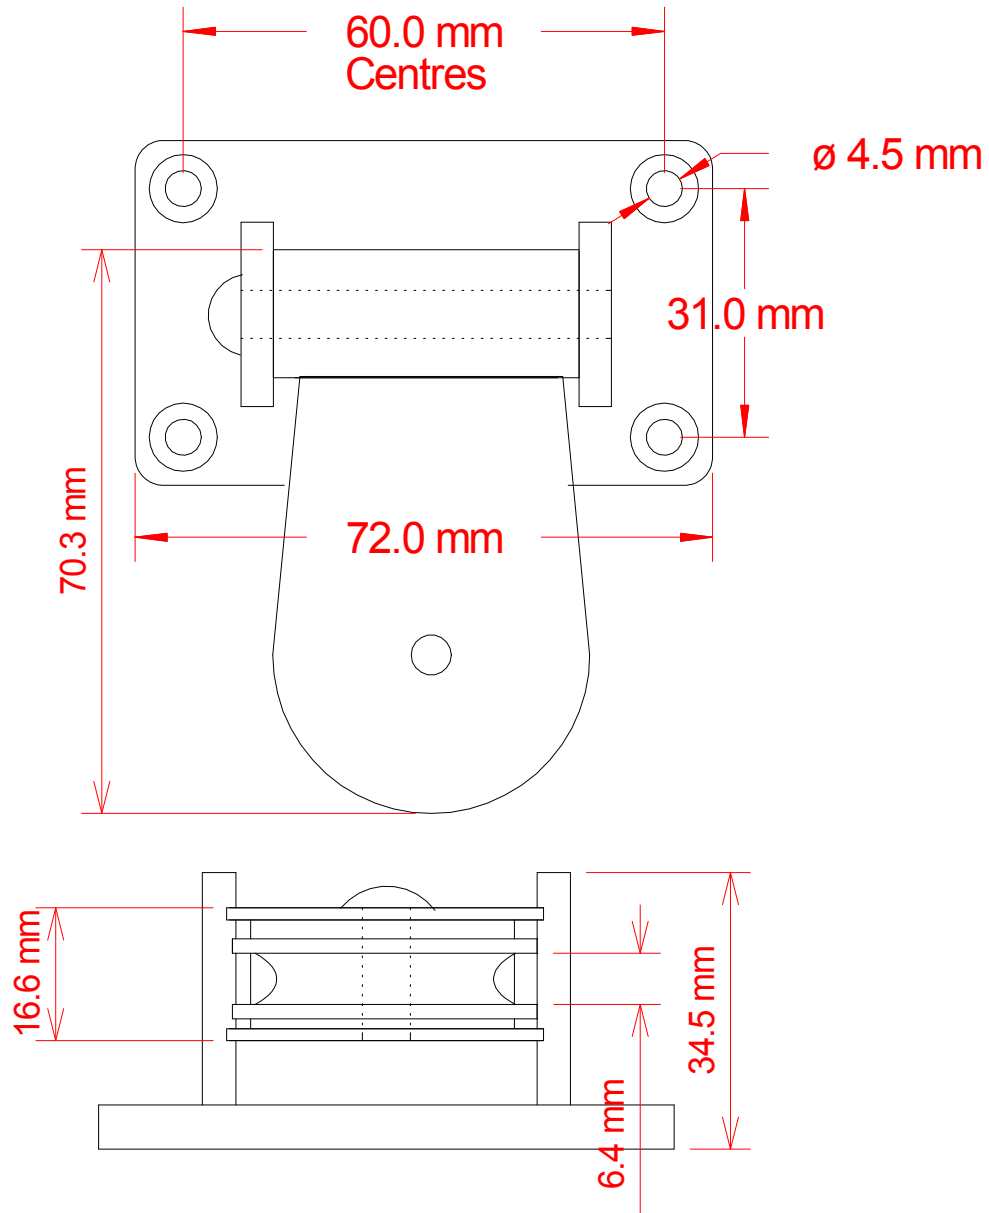

Hop1168

1.5" Swivel Pulley

			Title Hopkins Blinds Single 1.5" swivel pulley		
			Drawing No. Hop 1168	Revision A	Scale NTS
THIS DOCUMENT IS THE PROPERTY OF HOPKINS BLIND & SHUTTER FITTINGS LTD. THIS DOCUMENT AND ANY INFORMATION CONTAINED HEREIN MAY NOT BE REPRODUCED, USED OR DISCLOSED TO ANY THIRD PARTY WITHOUT THE EXPRESS WRITTEN PERMISSION OF THE OWNER.					
File \\HOPDC00\documents\Drawing\Alex\WH0755.SKF					
Drawing Status PROD	Drawn By BA	Approved By Date 12/06/13	Date		
Notes					