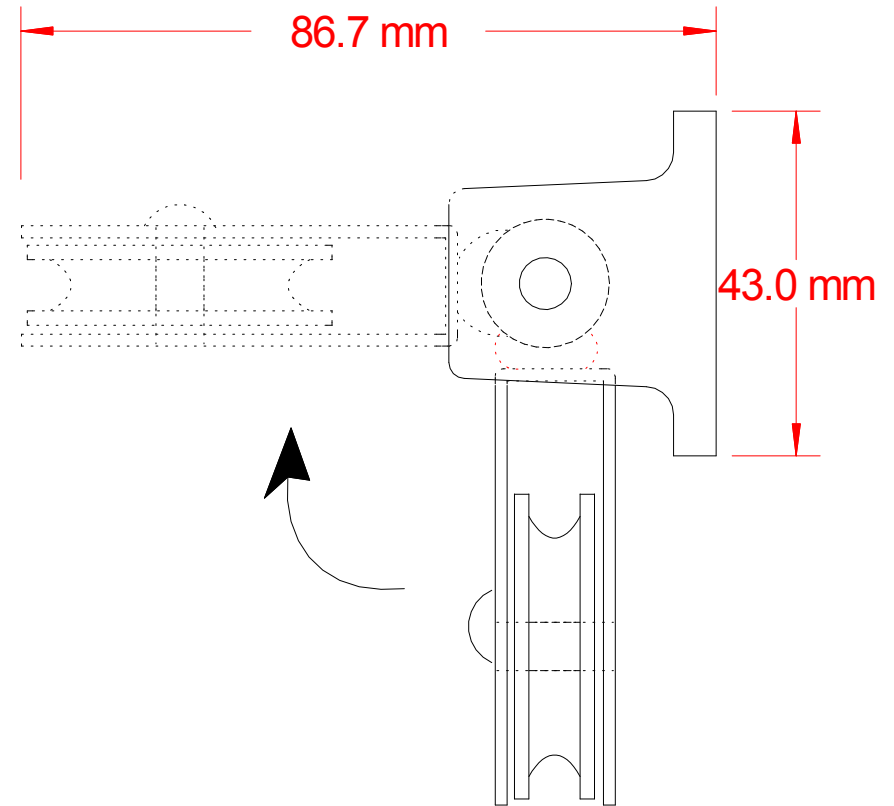

Hop1168

1.5" Swivel Pulley

			Title Hopkins Blinds Single 1.5" swivel pulley		
			Drawing No. Hop 1168	Revision A	Scale NTS
THIS DOCUMENT IS THE PROPERTY OF HOPKINS BLIND & SHUTTER FITTINGS LTD. THIS DOCUMENT AND ANY INFORMATION CONTAINED HEREIN MAY NOT BE REPRODUCED, USED OR DISCLOSED TO ANY THIRD PARTY WITHOUT THE EXPRESS WRITTEN PERMISSION OF THE OWNER.					
File \\HOPDC00\documents\Drawing\Alex\WH0755.SKF					
Drawing Status PROD	Drawn By BA	Approved By Date 12/06/13	Date		
Notes					