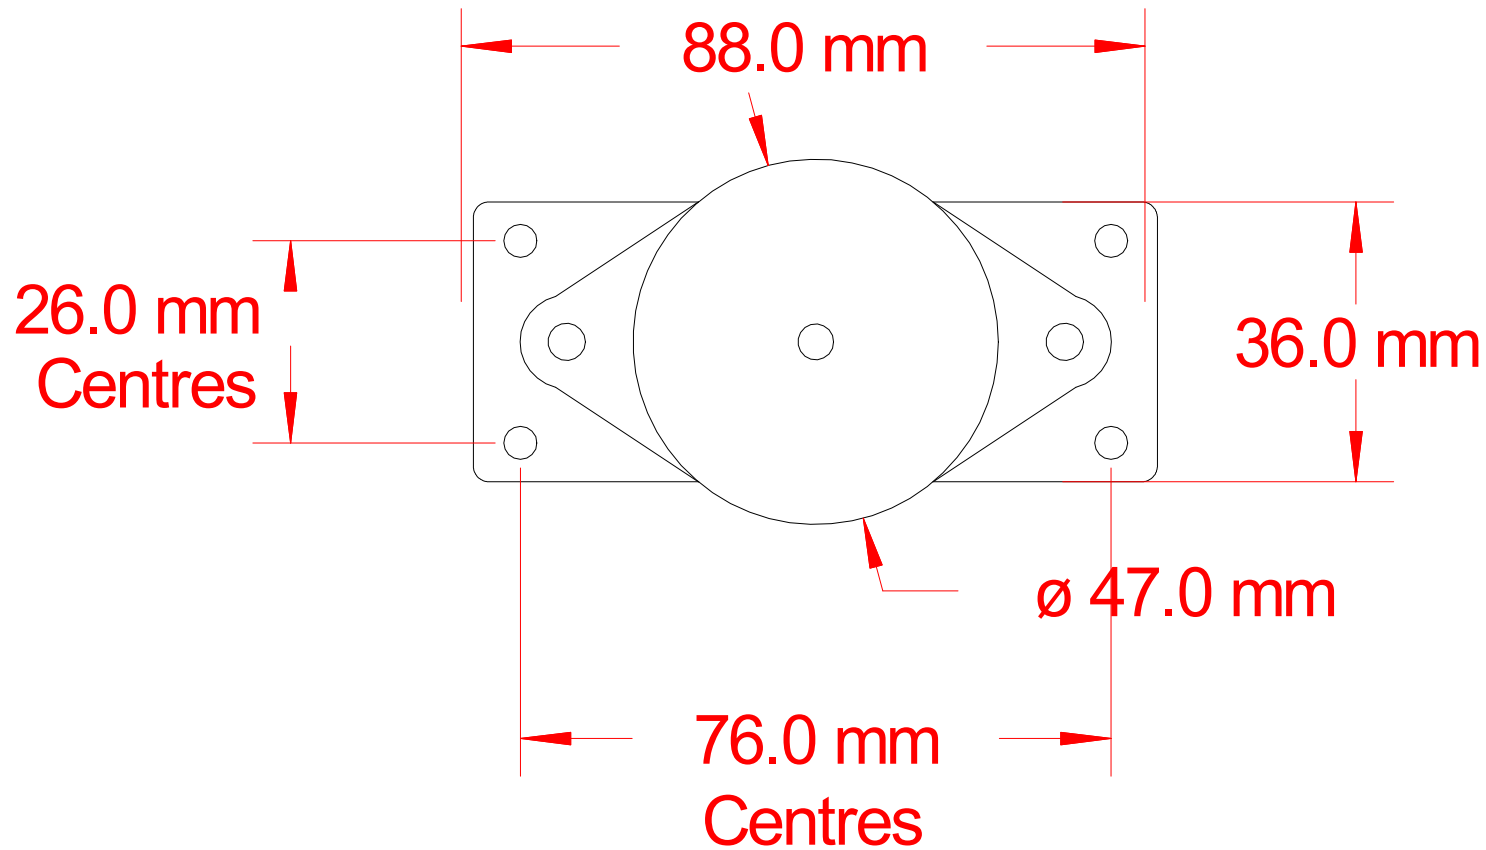

1 1/2" SIDE PULLEY (SINGLE)

			Title Hopkins Blinds Single 1.5" side pulley		
			Drawing No. Hop 1086	Revision A	Scale NTS
<small>THIS DOCUMENT IS THE PROPERTY OF HOPKINS BLIND & SHUTTER FITTINGS LTD. THIS DOCUMENT AND ANY INFORMATION CONTAINED HEREIN MAY NOT BE REPRODUCED, USED OR DISCLOSED TO ANY THIRD PARTY WITHOUT THE EXPRESS WRITTEN PERMISSION OF THE OWNER.</small>					
<small>File: \\HOPKINS\Documents\Drawings\Alex\H01086.SXF</small>					
Drawing Status PROD	Drawn By BA	Approved By 	Date 12/06/13	Date 	
Notes					