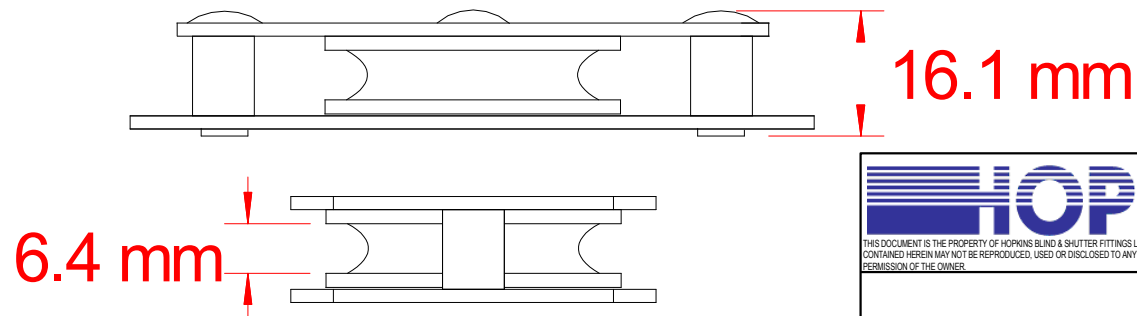

1 1/2" SIDE PULLEY (SINGLE)

			Title Hopkins Blinds Single 1.5" side pulley		
			Drawing No. Hop 1086	Revision A	Scale NTS
<small>THIS DOCUMENT IS THE PROPERTY OF HOPKINS BLIND & SHUTTER FITTINGS LTD. THIS DOCUMENT AND ANY INFORMATION CONTAINED HEREIN MAY NOT BE REPRODUCED, USED OR DISCLOSED TO ANY THIRD PARTY WITHOUT THE EXPRESS WRITTEN PERMISSION OF THE OWNER.</small>					
<small>File: \\HOPKINS\Documents\Drawings\Alex\H01086.SXF</small>					
Drawing Status PROD	Drawn By BA	Approved By 	Date 12/06/13	Date 	
Notes					