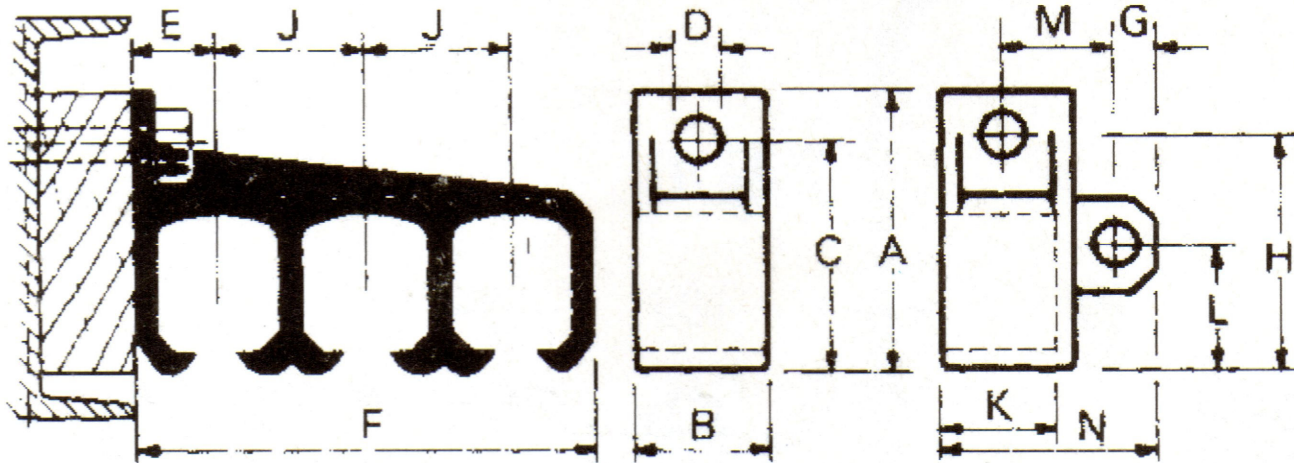

NOS. 754 & 755(CLOSED) TRIPLE SIDEWALL BRACKETS

Designed to support treble runs of track. Manufactured in aluminium alloy or cast iron for track sizes 1 and 2 only.

754

754

755(closed)

	A	B	C	D	E	F	G	H	J	K	L	M	N
TRACK													
1	108	57	89	14	34	161	14	89	52	44	48	41	81
2	140	57	121	14	38	210	19	102	68	44	57	49	89