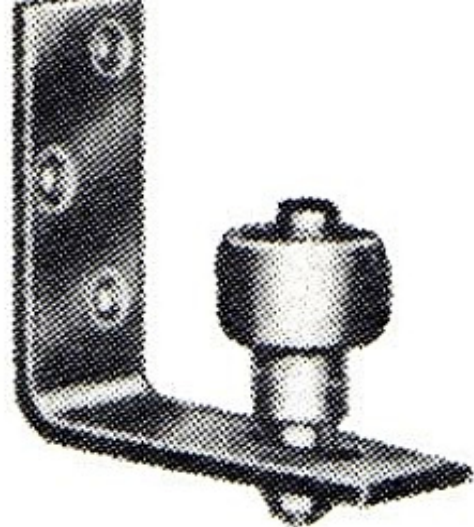

NO. 7 GUIDE

A wall fixing guide designed for use where floor channel and No. 6 guides are undesirable. It comprises a nylon roller on a steel bracket finished in 'aluminium' paint.