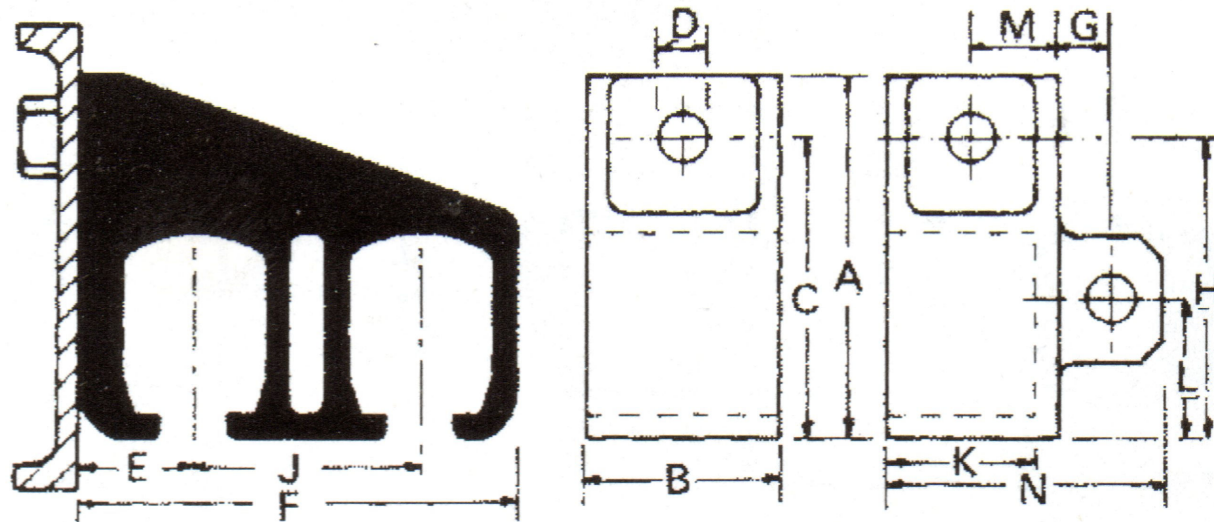

## NOS. 756 & 757(CLOSED) DOUBLE OPEN BRACKETS

Basically similar to Nos. 735 and 736, but extended to accommodate thicker doors. Manufactured in aluminium alloy for track sizes 1 and 2 only.

**756**

**756**

**757(closed)**

	A	B	C	D	E	F	G	H	J	K	L	M	N
TRACK													
1	108	57	89	14	34	129	16	89	67	44	41	25	81
2	133	57	114	14	40	156	19	114	79	44	51	25	89